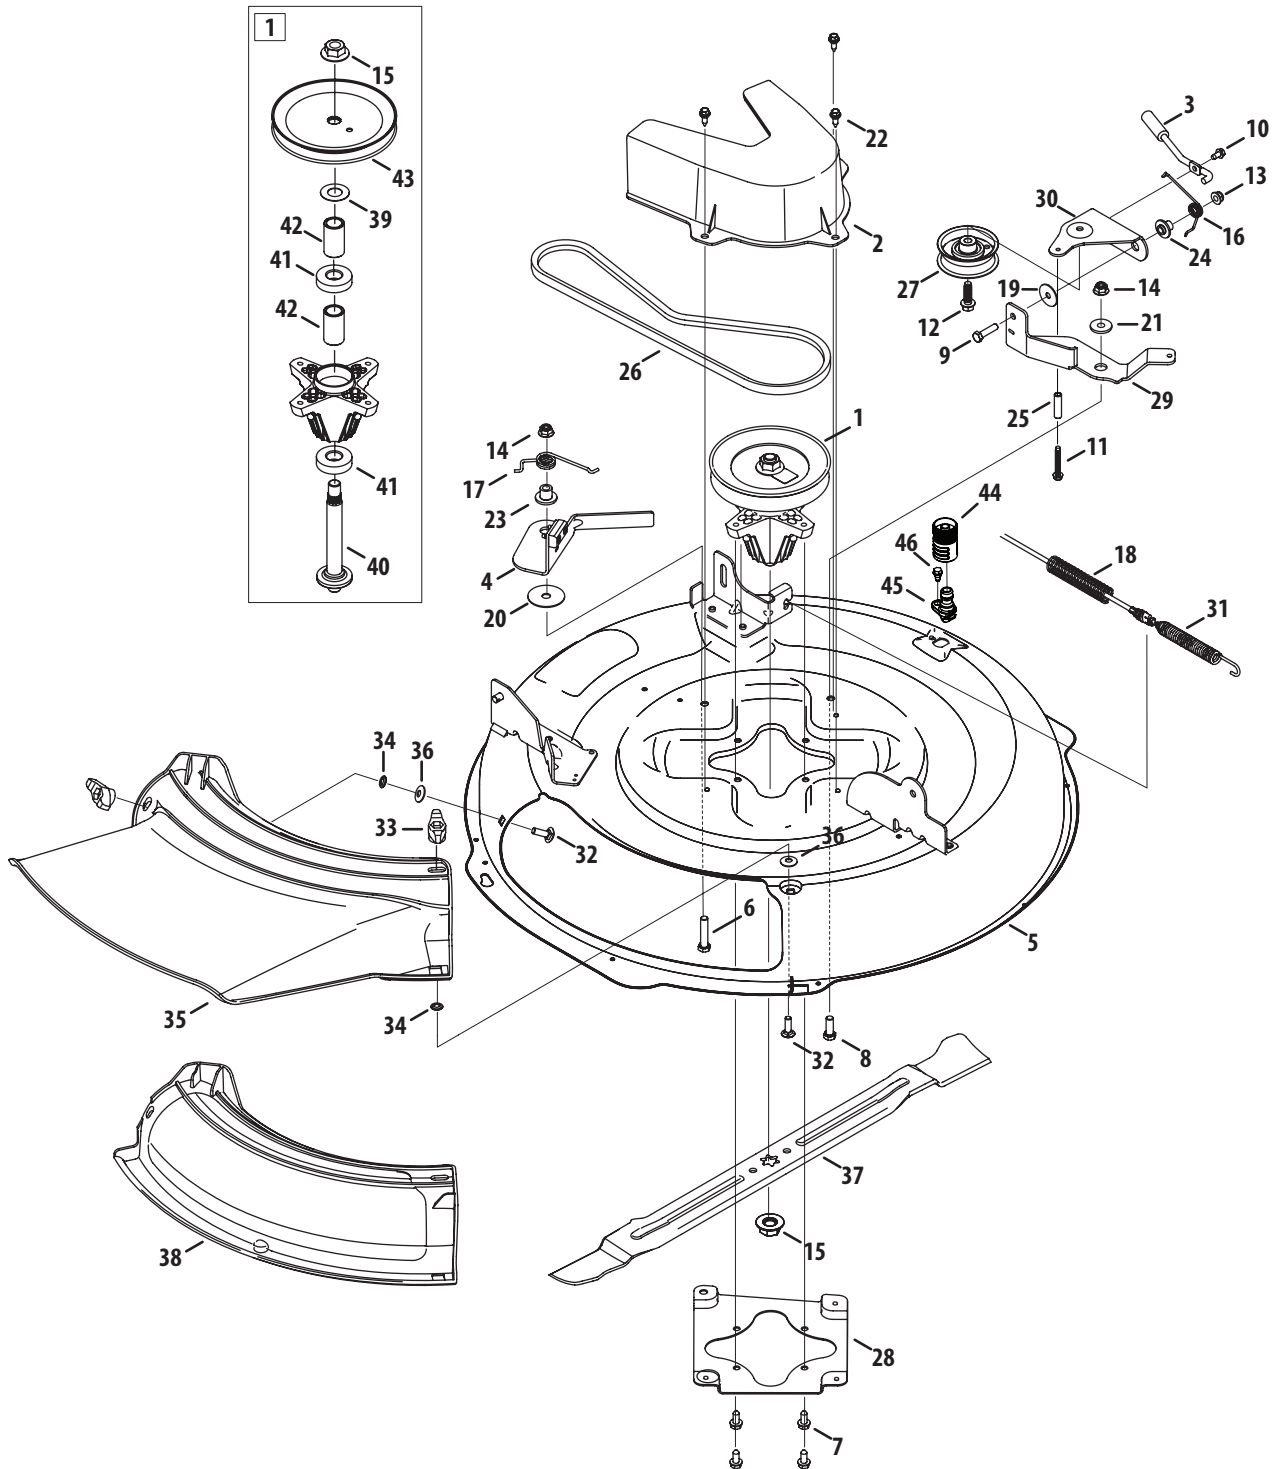

# Pedal Controls

Ref. No.	Part No.	Description
1	683-05017	Brake Pedal Assembly
2	910-0224	Screw, #10-16:0.500
3	710-0376	Hex Head Scerw, 5/16-18:1.00
4	710-04484	Tap Screw, 5/16-18:.750
5	936-0264	Flat Washer, .330 x .630 x .064
6	711-06103	Ferrule 3/8-24 X .375 Dia.
7	712-04063	Flange Lock Nut, 5/16-18
8	714-04040	Bow-Tie Cotter Pin, 72
9	726-0214	Push Cap, 5/8
10	731-08656A	Speed Control Cover
11	731-08743B	Speed Lever, 6-SPEED
12	732-04937	Shift Spring

Ref. No.	Part No.	Description
13	747-06033A	Brake Rod
14	732-0716D	Extension Spring, .59 OD x 4.00 LG
15	735-04279	Foot Pad, 2.5" LG.
16	738-04184A	Shoulder Screw, .368 X.113, 1/4-20
17	741-0356A	Steering Col. Bearing, .880 ID X 1.36
18	747-05506	Variable Speed Control Rod
19	747-06015	Speed Selector Control Rod
20	748-0234	Shoulder Spacer
21	783-05940	Pedal Strap Support Bracket, 5/8
22	783-08116A	Speed Latch Bracket
23	717-0772B	Brake lever Bracket

# 30" Deck

Ref.	Part Number	Description
1	918-04822A	Spindle Pulley Assembly, 6.3 DIA
2	631-05024	Deck Belt Cover
3	647-05028	Idler Rod Assembly
4	983-05034	PTO Brake Assembly Bracket
5	983-05039A	Deck, 30" w/ Nozzle
6	710-0347	Hex Cap Screw, 3/8-16 x 1.75
7	710-1260A	Tap Screw, 5/16-18, .750
8	710-0514	Hex Head Screw, 3/8-16, 1.00
9	710-0528	Hex Cap Screw, 5/16-18 x 1.25
10	710-0599	Tap Scw, 1/4-20, 0.500
11	710-1026	Tap Screw, 1/4-20, 1.750
12	710-1315	Tap Screw, 3/8-16, 1.250
13	712-04063	Flange Lock Nut, 5/16-18
14	712-04065	Flange Lock Nut, 3/8-16
15	712-0417A	Flange Nut, 5/8-18
16	732-05045	PTO Torsion Spring
17	732-05046	Brake Torsion Spring
18	732-0583	Compression Spring, .625 x 4.0
19	736-0362	Flat Washer, .330x1.250x.060
20	736-3040	Flat Washer, .406 x 1.920 x .060
21	938-0347	Shoulder Spacer, .625 ID X .169
22	738-04184A	Shoulder Screw, .368 X.113: 1/4-20
23	738-05021	Shoulder Spacer, .173 x .625 x .563